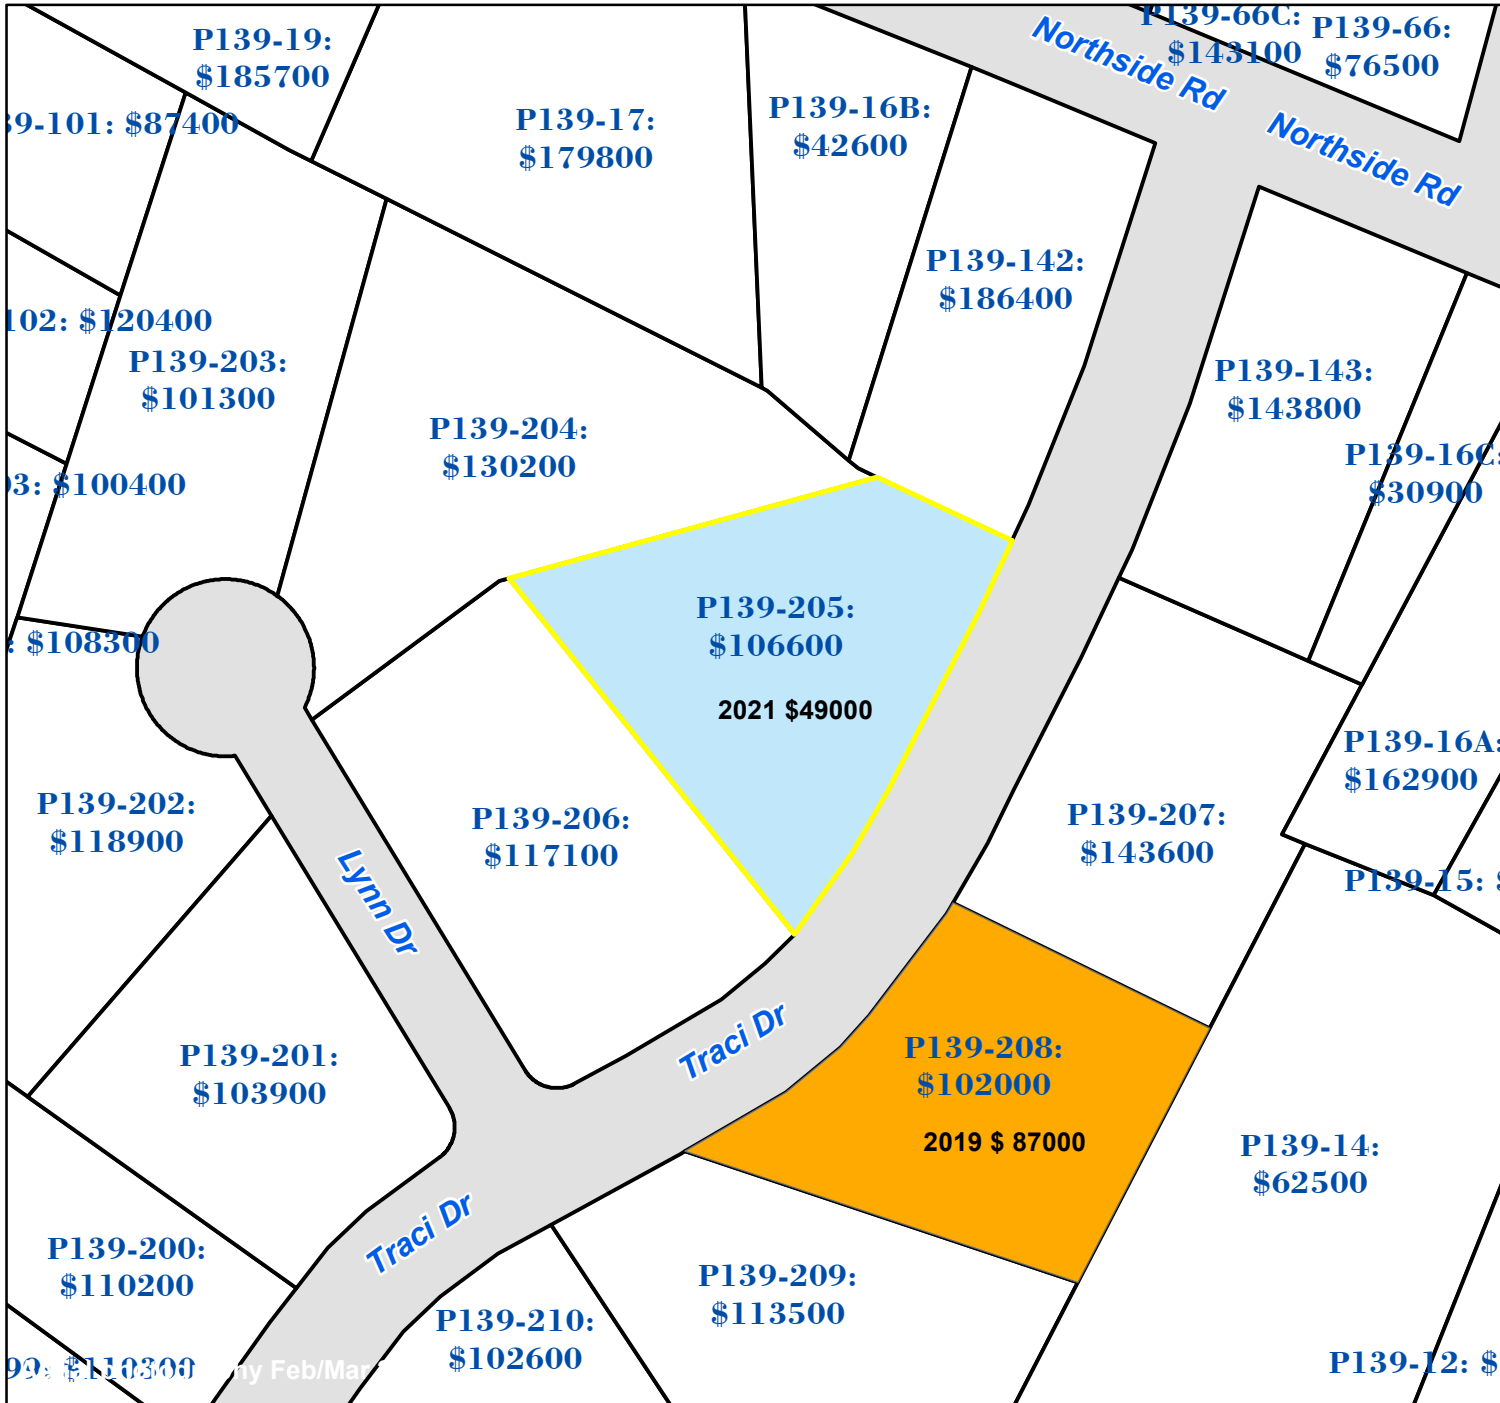

# Pasquotank County, NC

Parcel ID: 8906 028673  
 Map: P139-205

LOT: 0

01049 TRACI DR  
 WILSON, JOHNATHAN LANCE &  
 KENDRA ASHLYN  
 1049 TRACI DR  
 ELIZABETH CITY NC 27909

Deed Book: 1427  
 Deed Page: 17  
 Date: 20211006

Land Value: 32800  
 Ag Value: 0  
 Bldg Value: 73800  
 Total Value: 106600

Taxed Acres: 0.873

**Legend**

- Sales in 2022
- Sales in 2021
- Sales in 2020
- Sales in 2019
- Sales in 2018

**PASQUOTANK COUNTY NC**

Date: 3/1/2023

Property Ownership/  
 Lines as of January 1, 2023

**NOT A SURVEY**

This map was created from historic maps, recorded deeds and surveys.  
 It CAN NOT be used to convey land, settle land disputes or build fences.